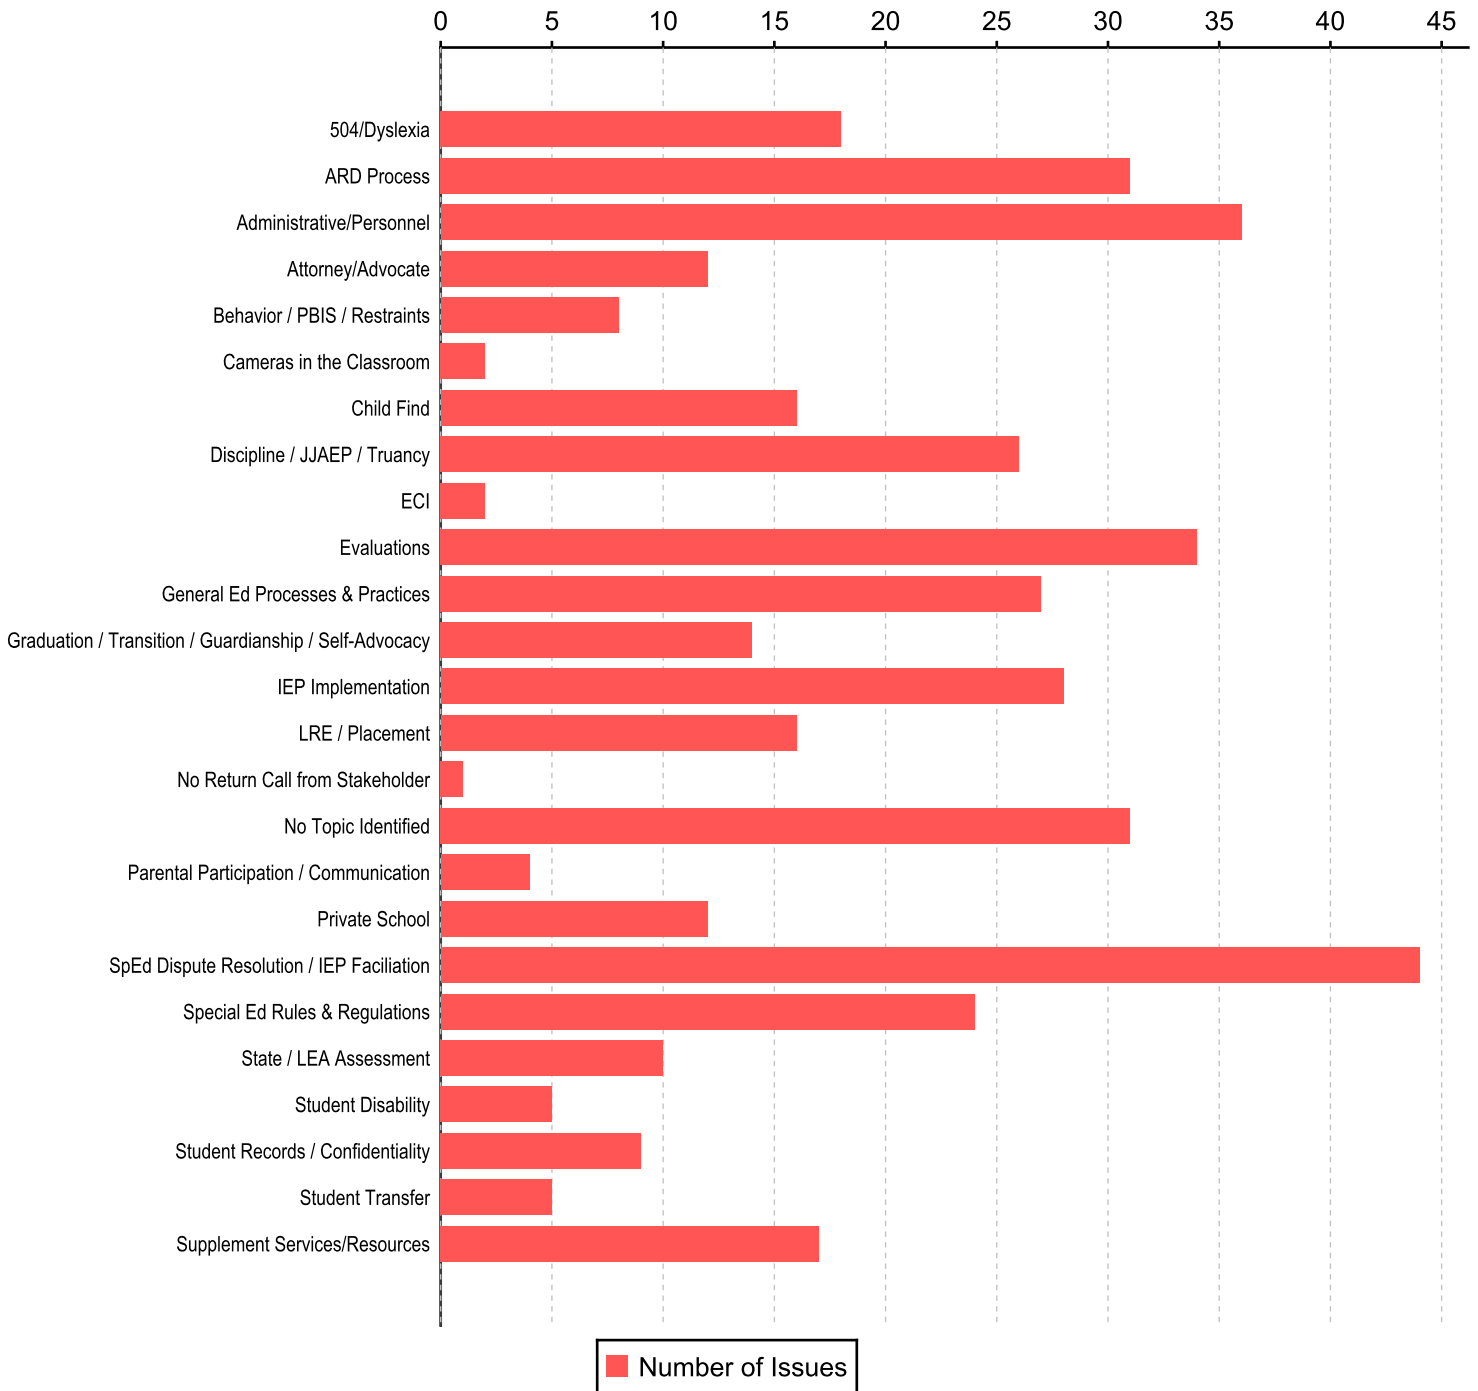

Inquiries Received

Total = 391

Inquiries By ESC Region

Components - Statewide

Components - Anonymous Inquiries

Inquiries By Role - Statewide

Inquiries By Source - Statewide