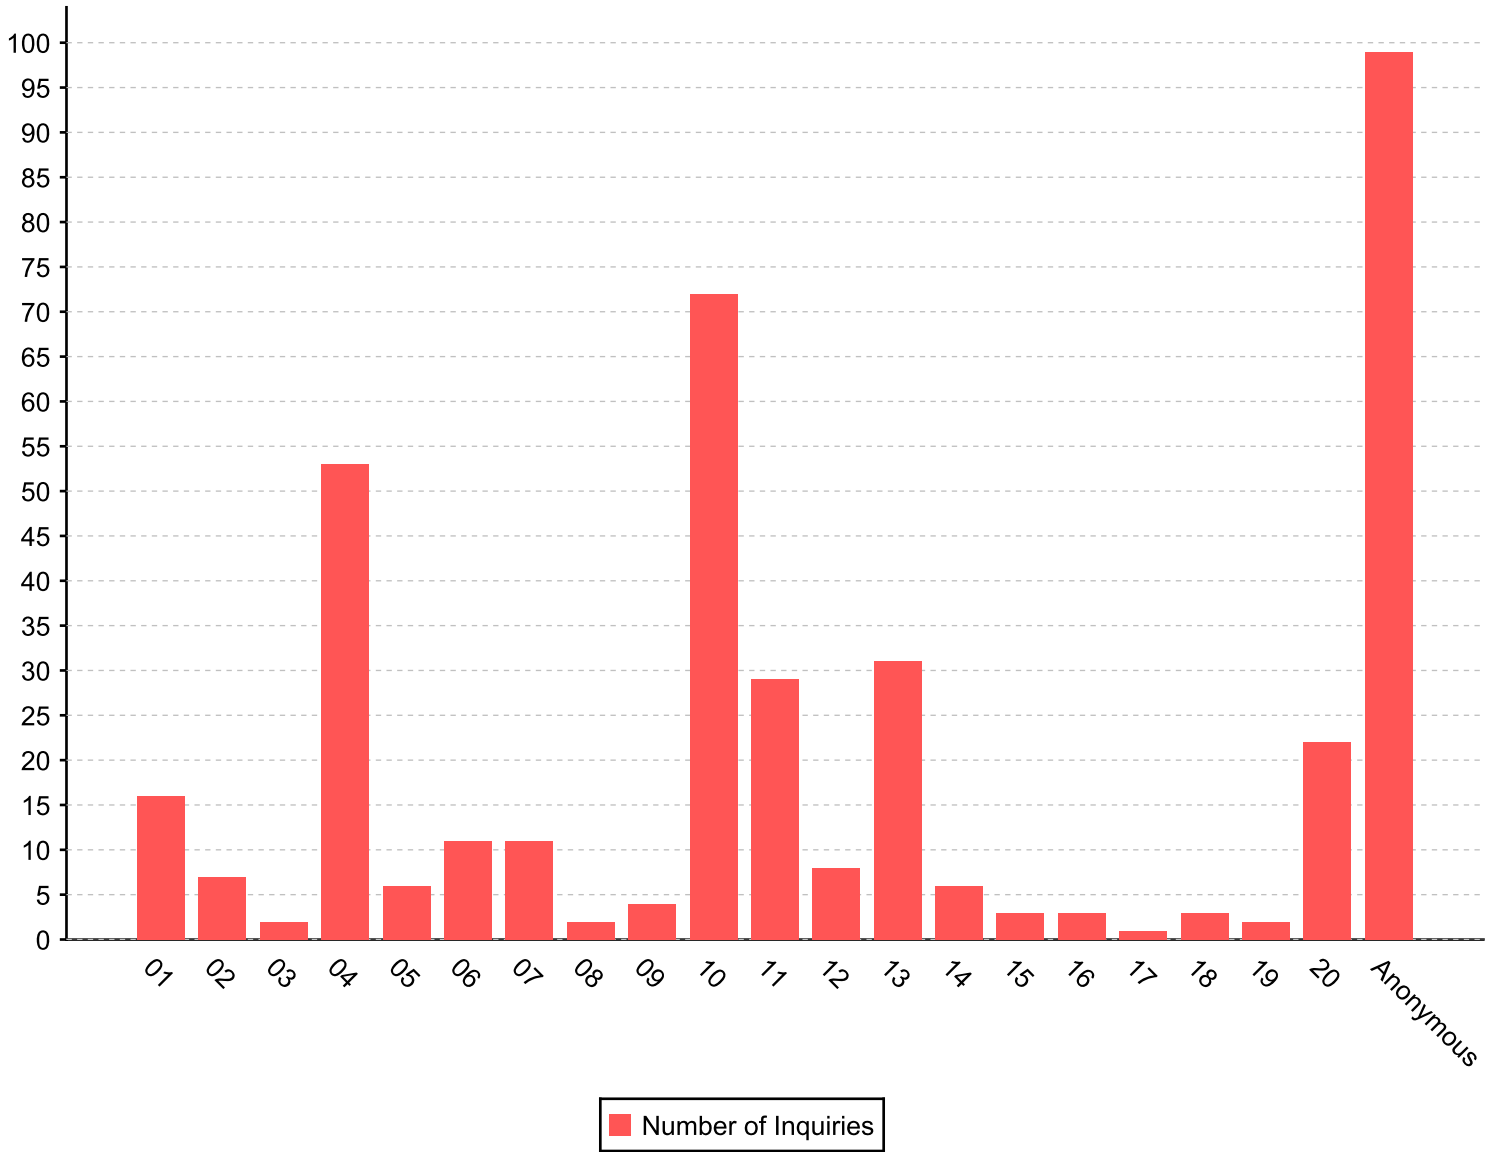

Inquiries Received

Total = 391

Inquiries By ESC Region

Components - Statewide

Components - Anonymous Inquiries

Inquiries By Role - Statewide

Inquiries By Source - Statewide