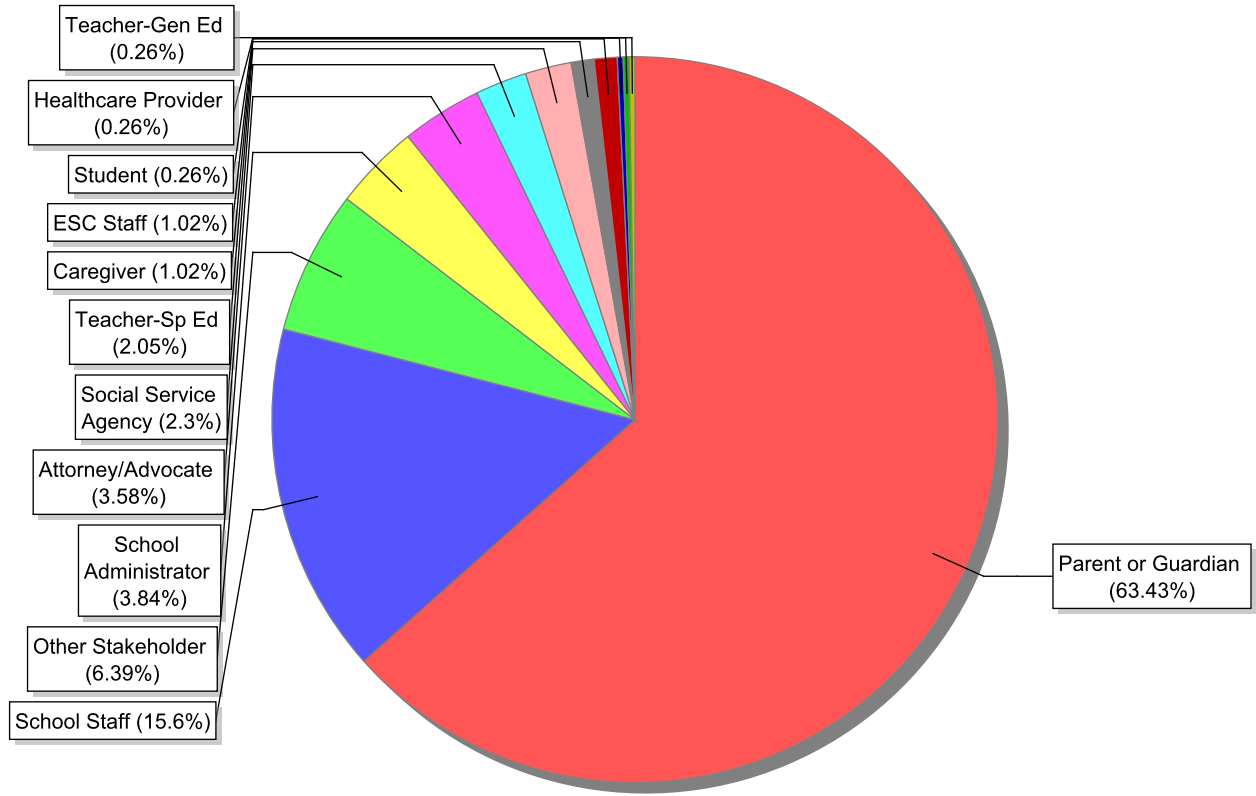

Inquiries Received

Total = 391

Inquiries By ESC Region

Components - Statewide

Components - Anonymous Inquiries

Inquiries By Role - Statewide

Inquiries By Source - Statewide