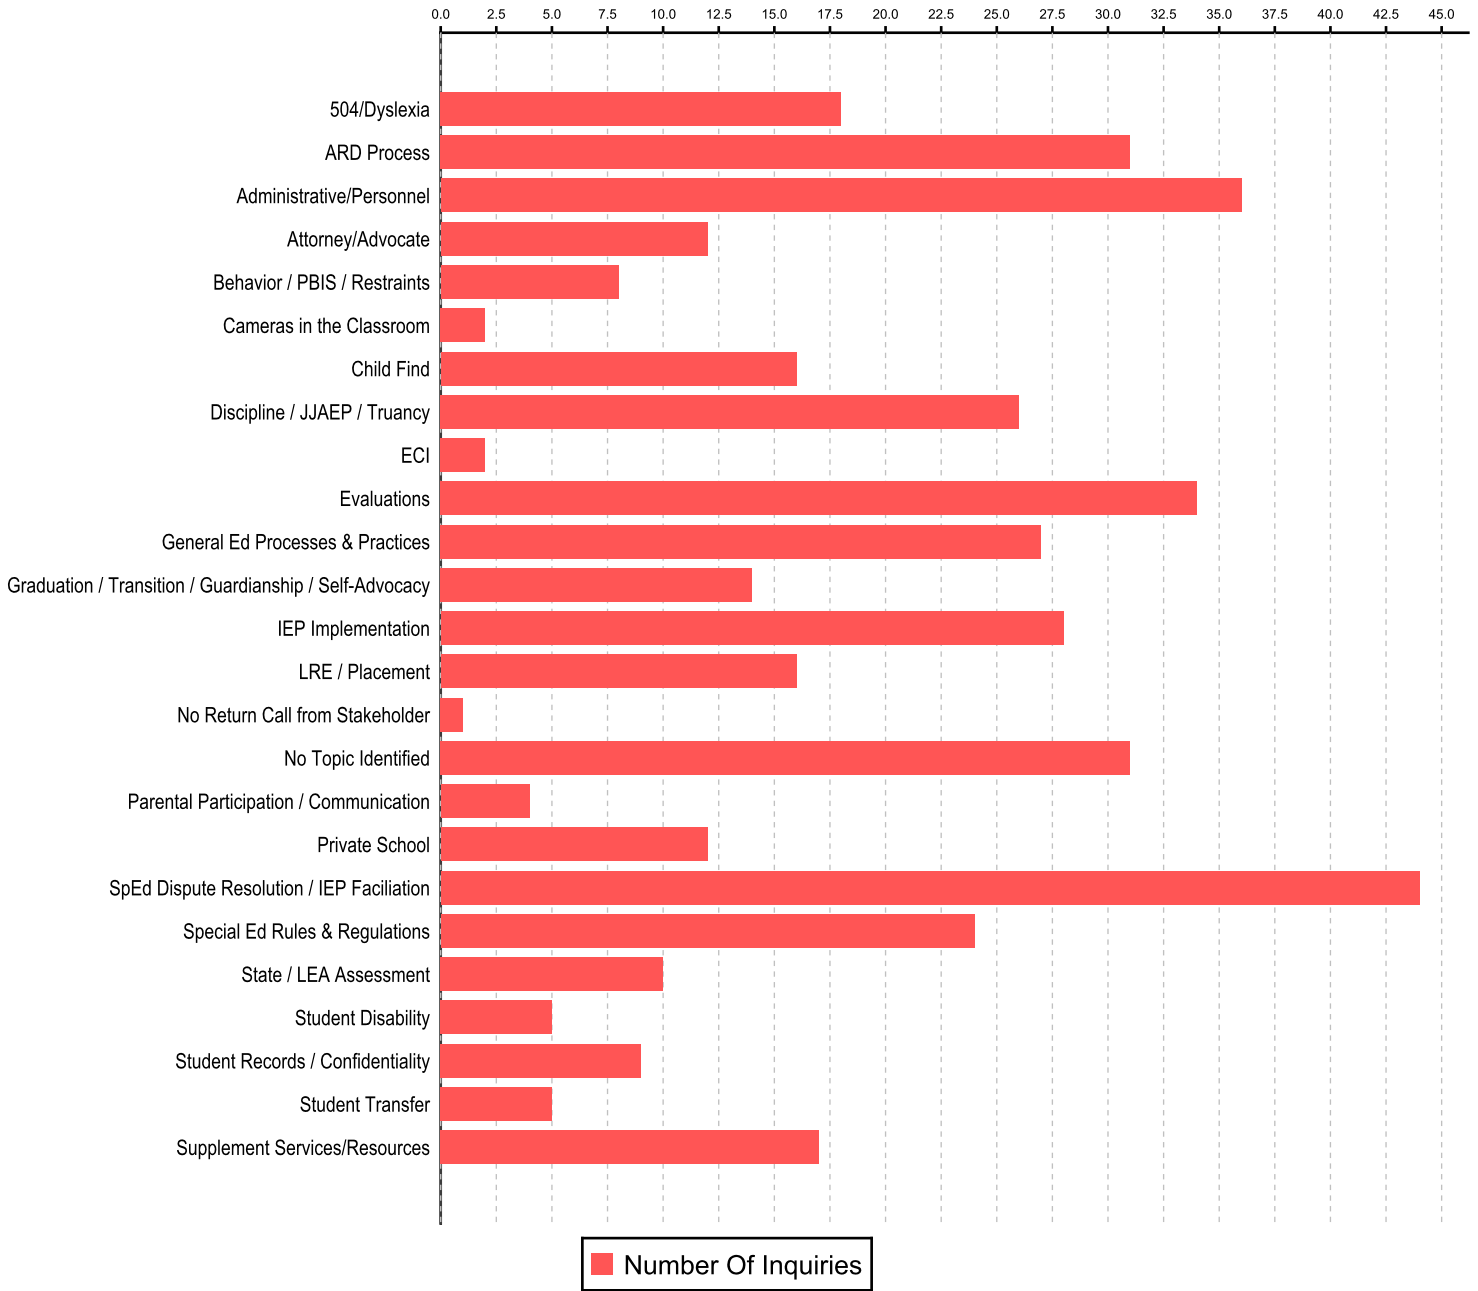

Inquiries Received

Total = 391

Inquiries By ESC Region

Components - Statewide

Components - Anonymous Inquiries

Inquiries By Role - Statewide

Inquiries By Source - Statewide