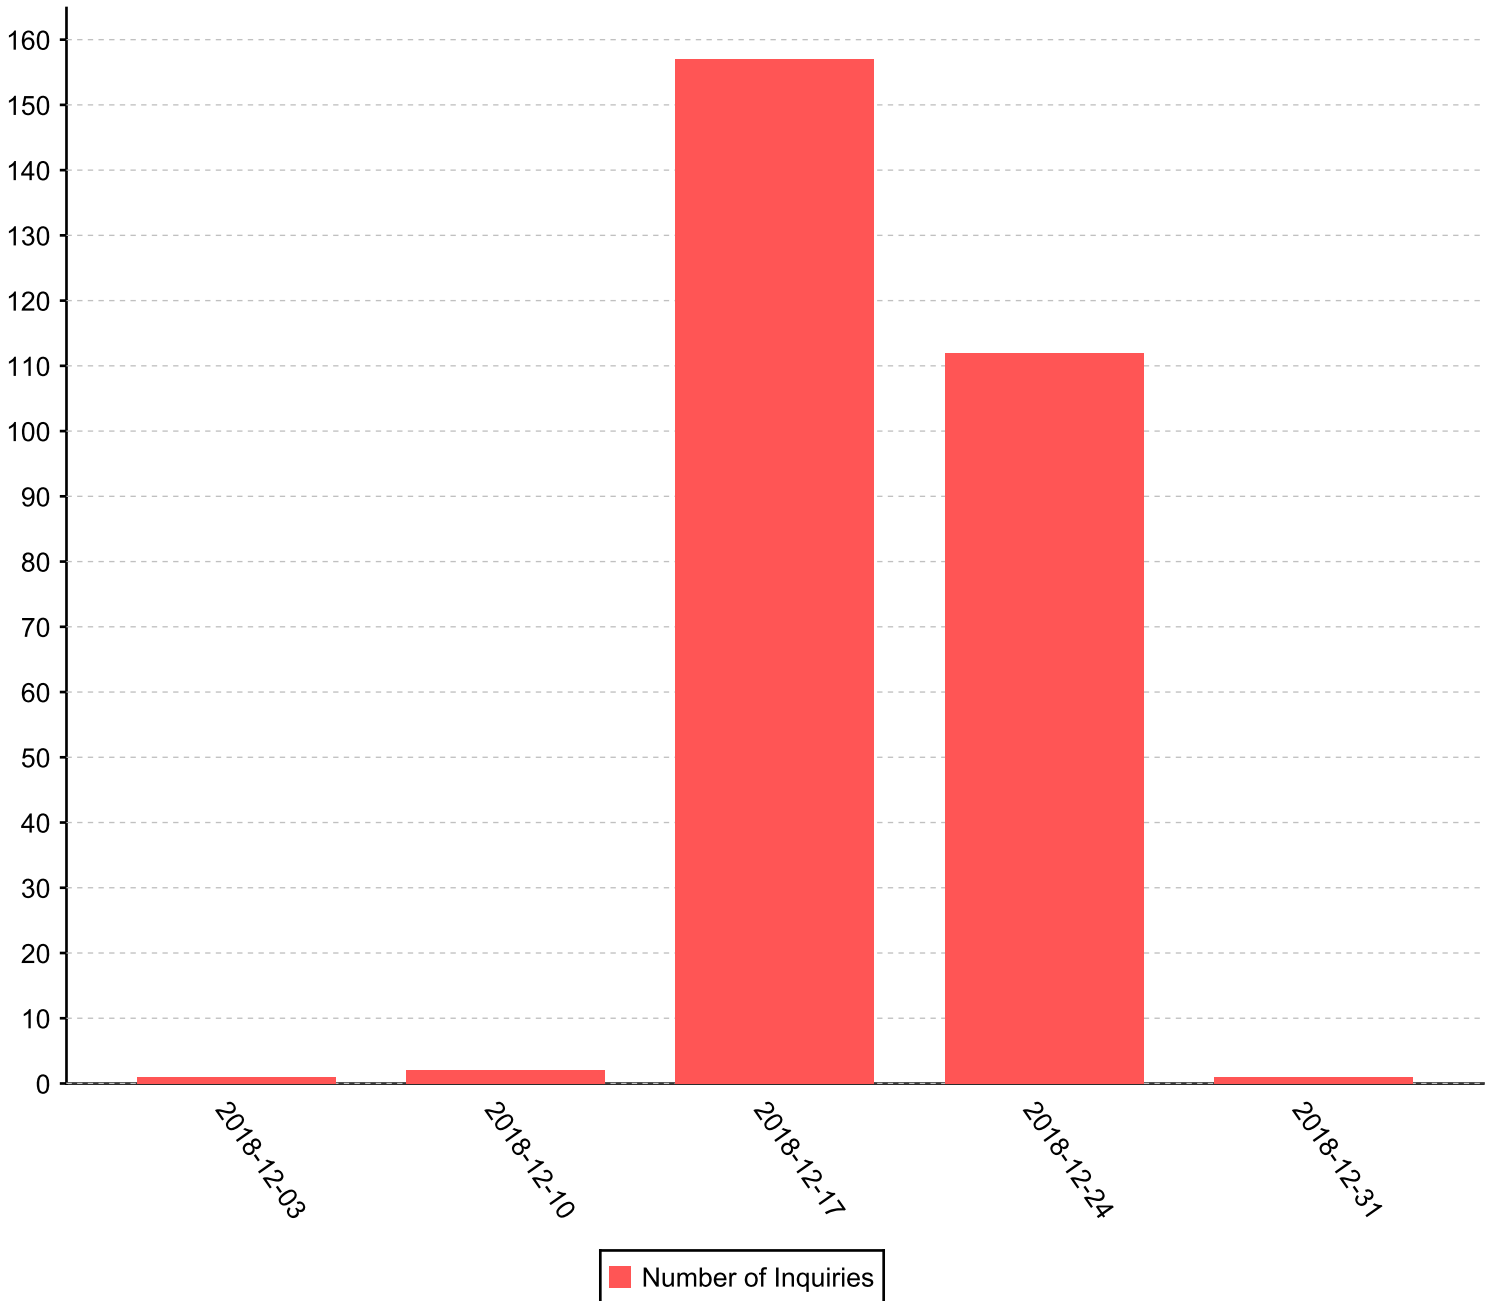

Inquiries Received

Total = 391

Inquiries By ESC Region

Components - Statewide

Components - Anonymous Inquiries

Inquiries By Role - Statewide

Inquiries By Source - Statewide